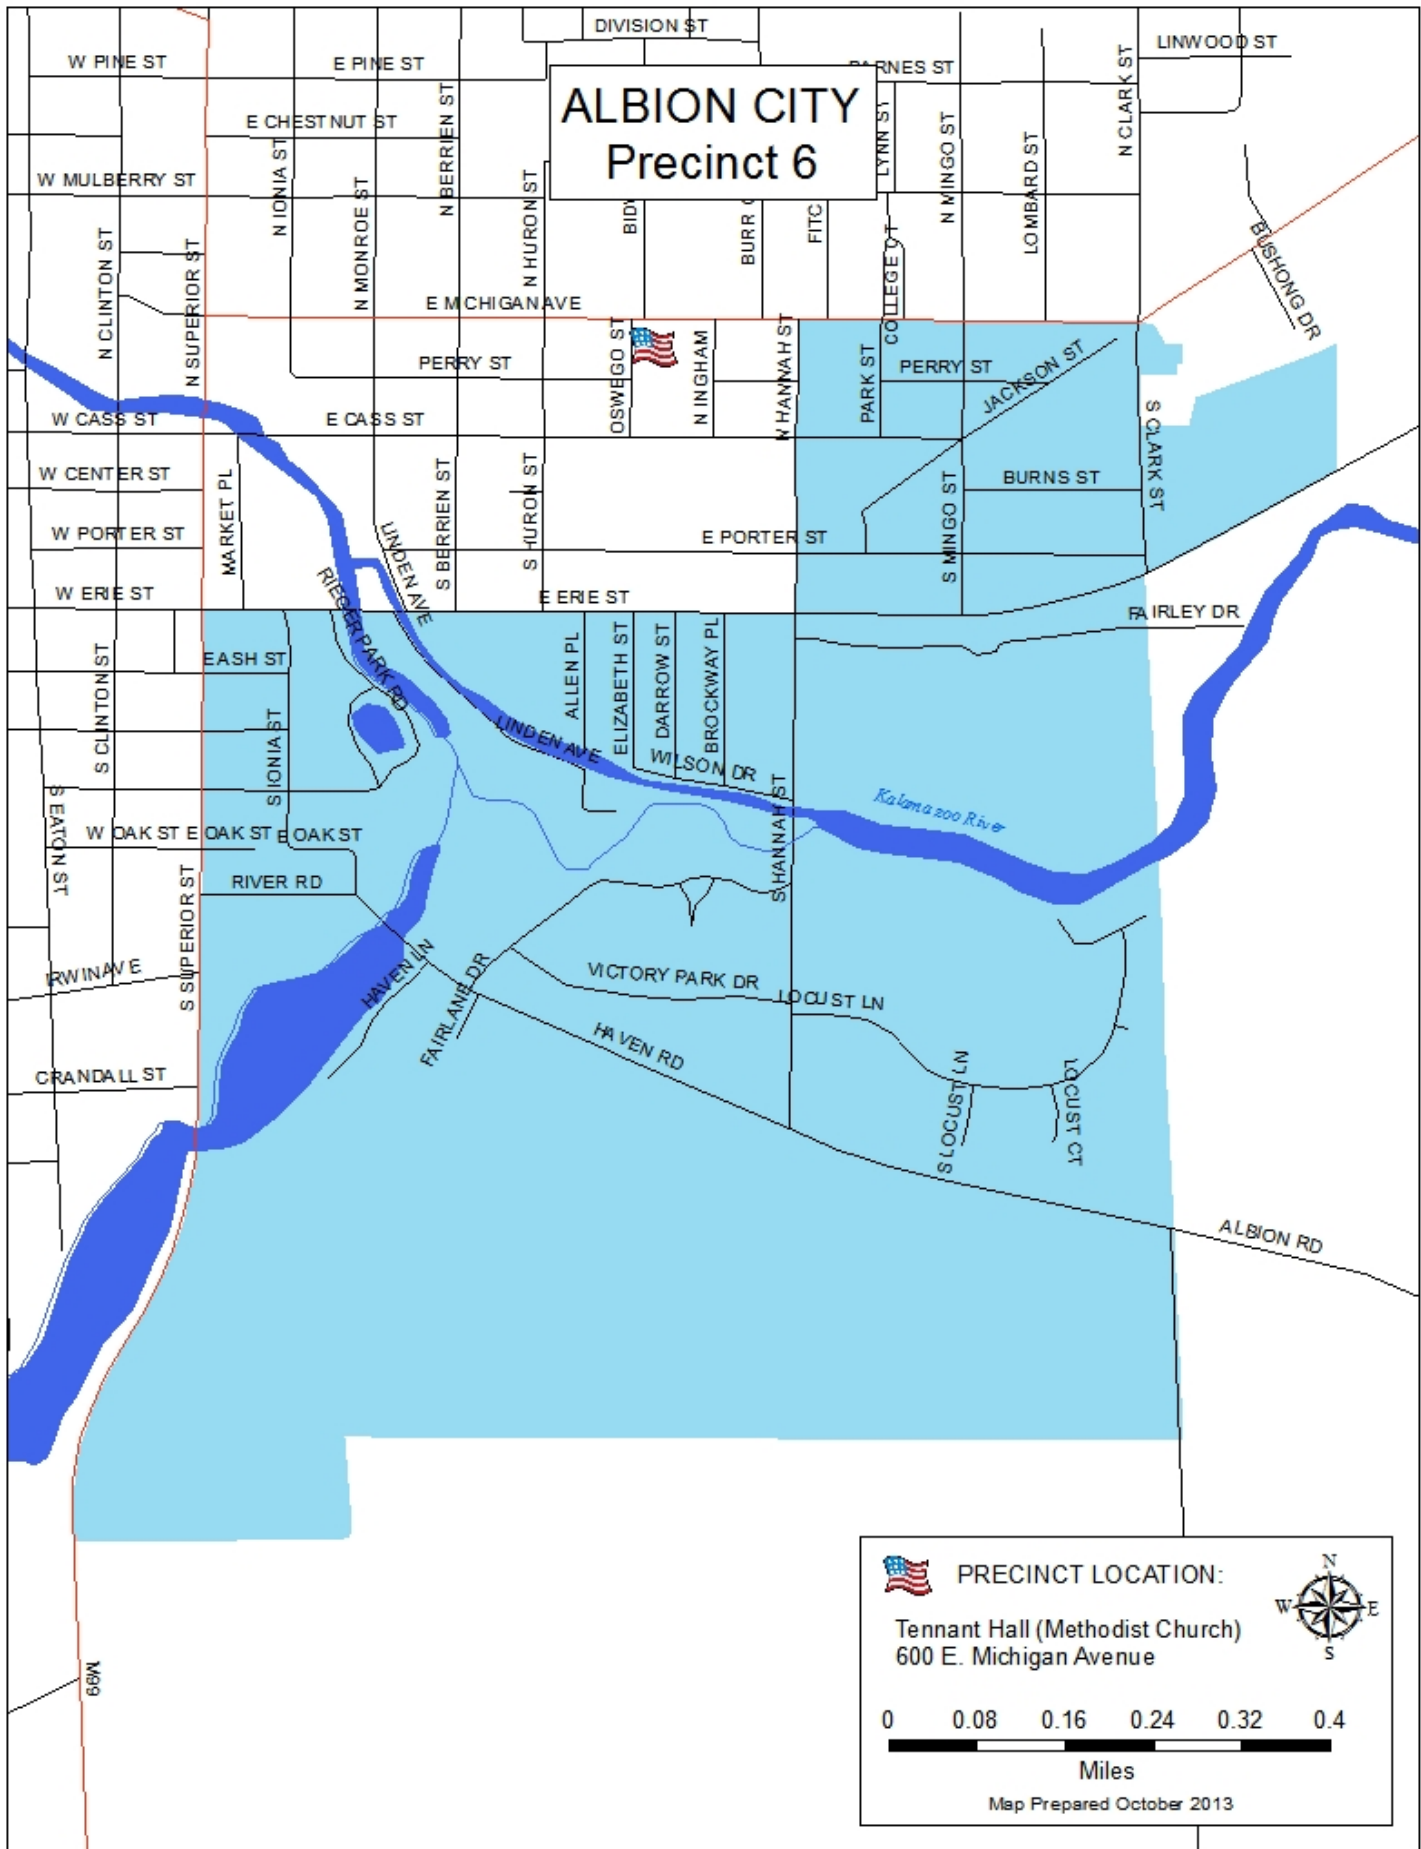

ALBION CITY Precinct 6

 **PRECINCT LOCATION:**
Tennant Hall (Methodist Church)
600 E. Michigan Avenue

0 0.08 0.16 0.24 0.32 0.4
Miles
Map Prepared October 2013