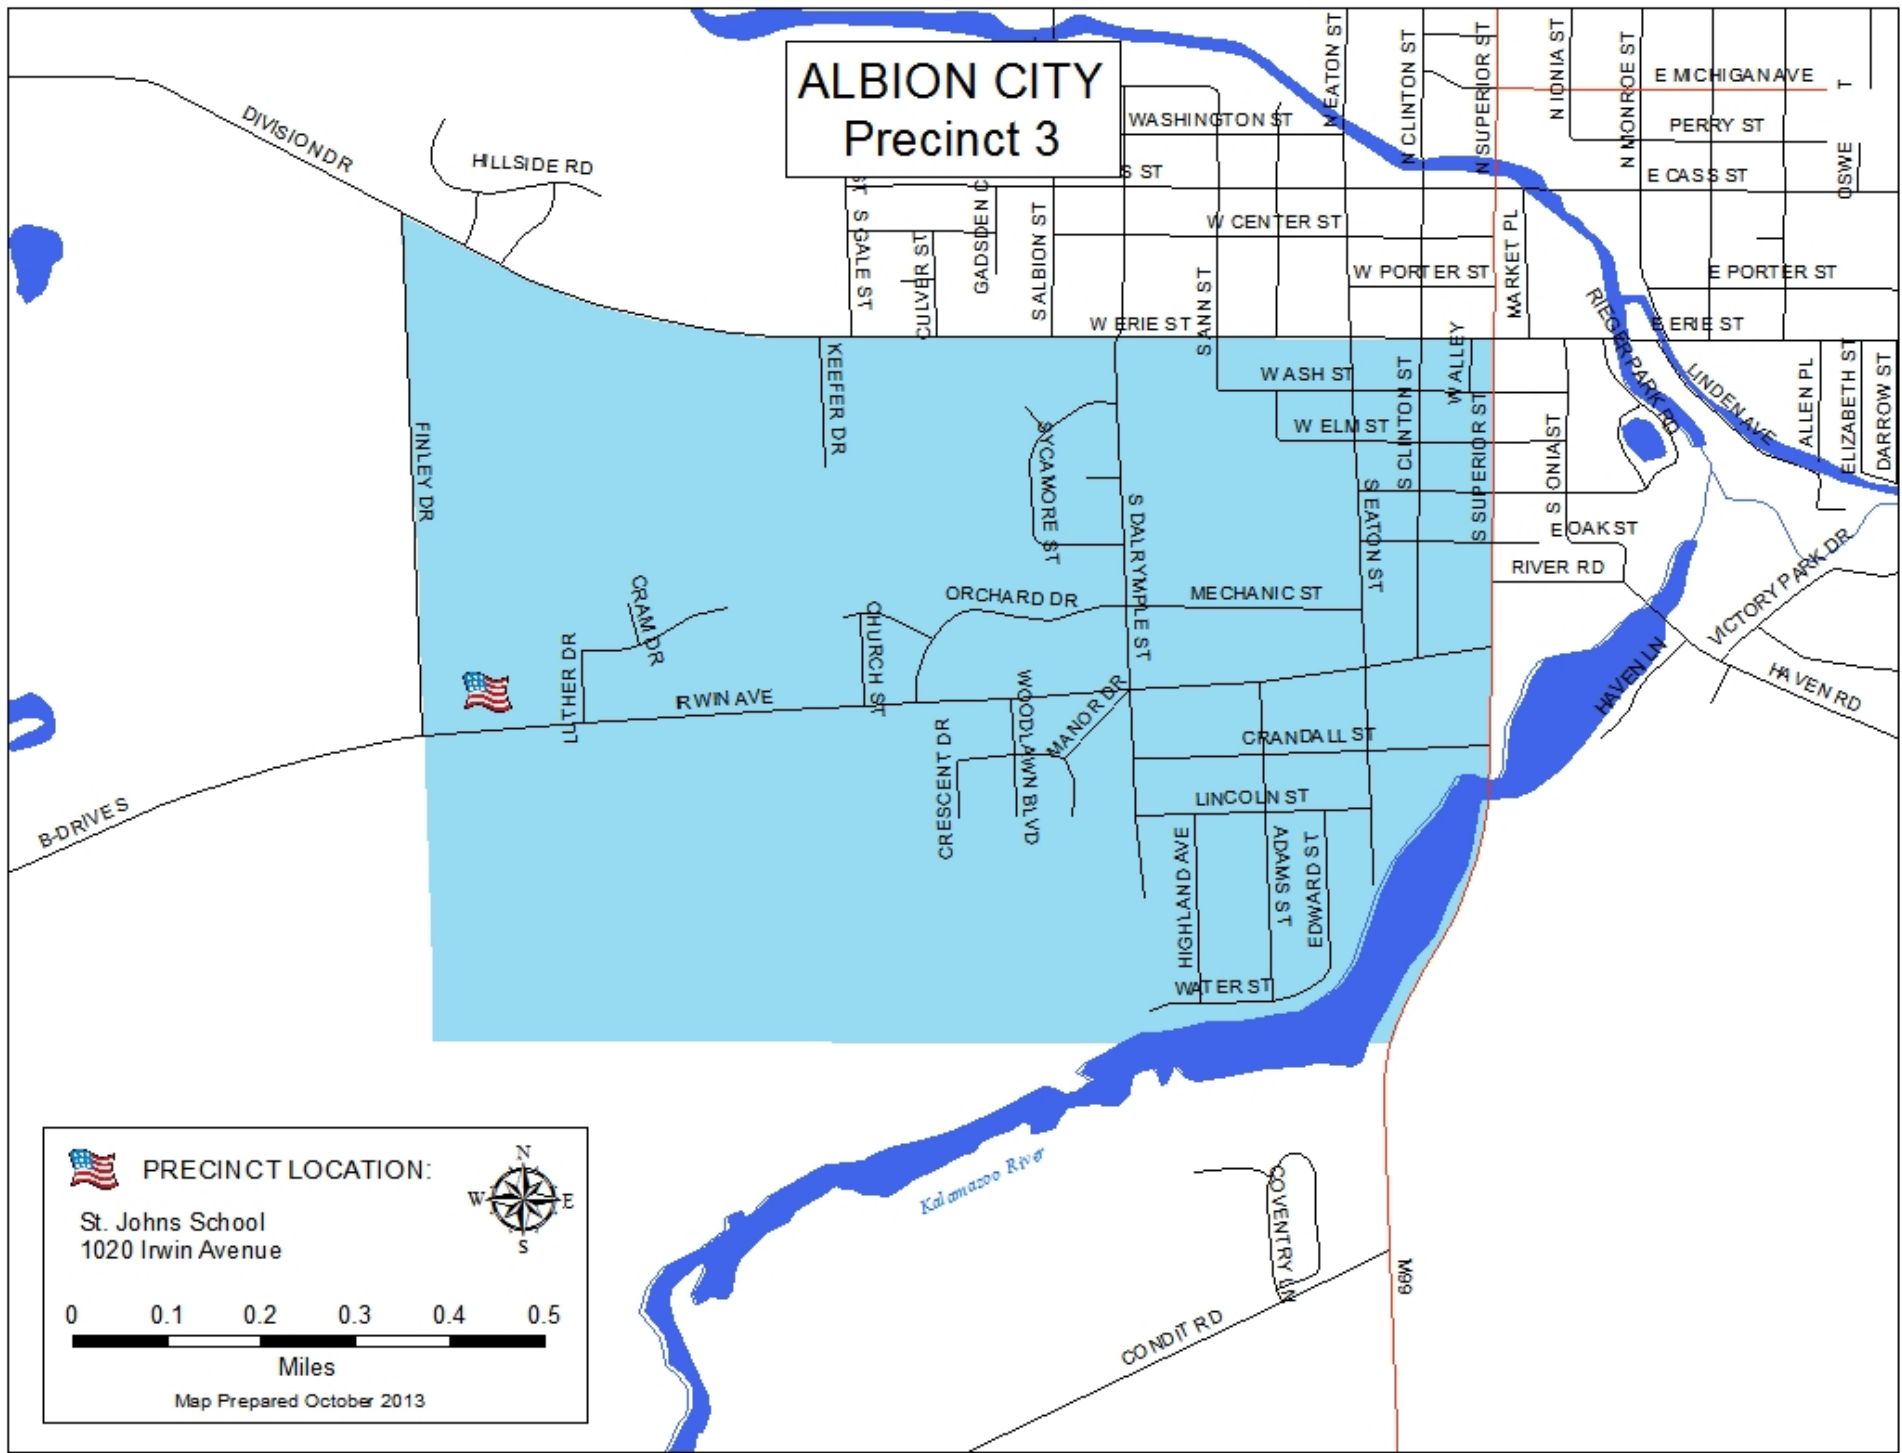

ALBION CITY Precinct 3

PRECINCT LOCATION:

St. Johns School
1020 Irwin Avenue

0 0.1 0.2 0.3 0.4 0.5

Miles

Map Prepared October 2013