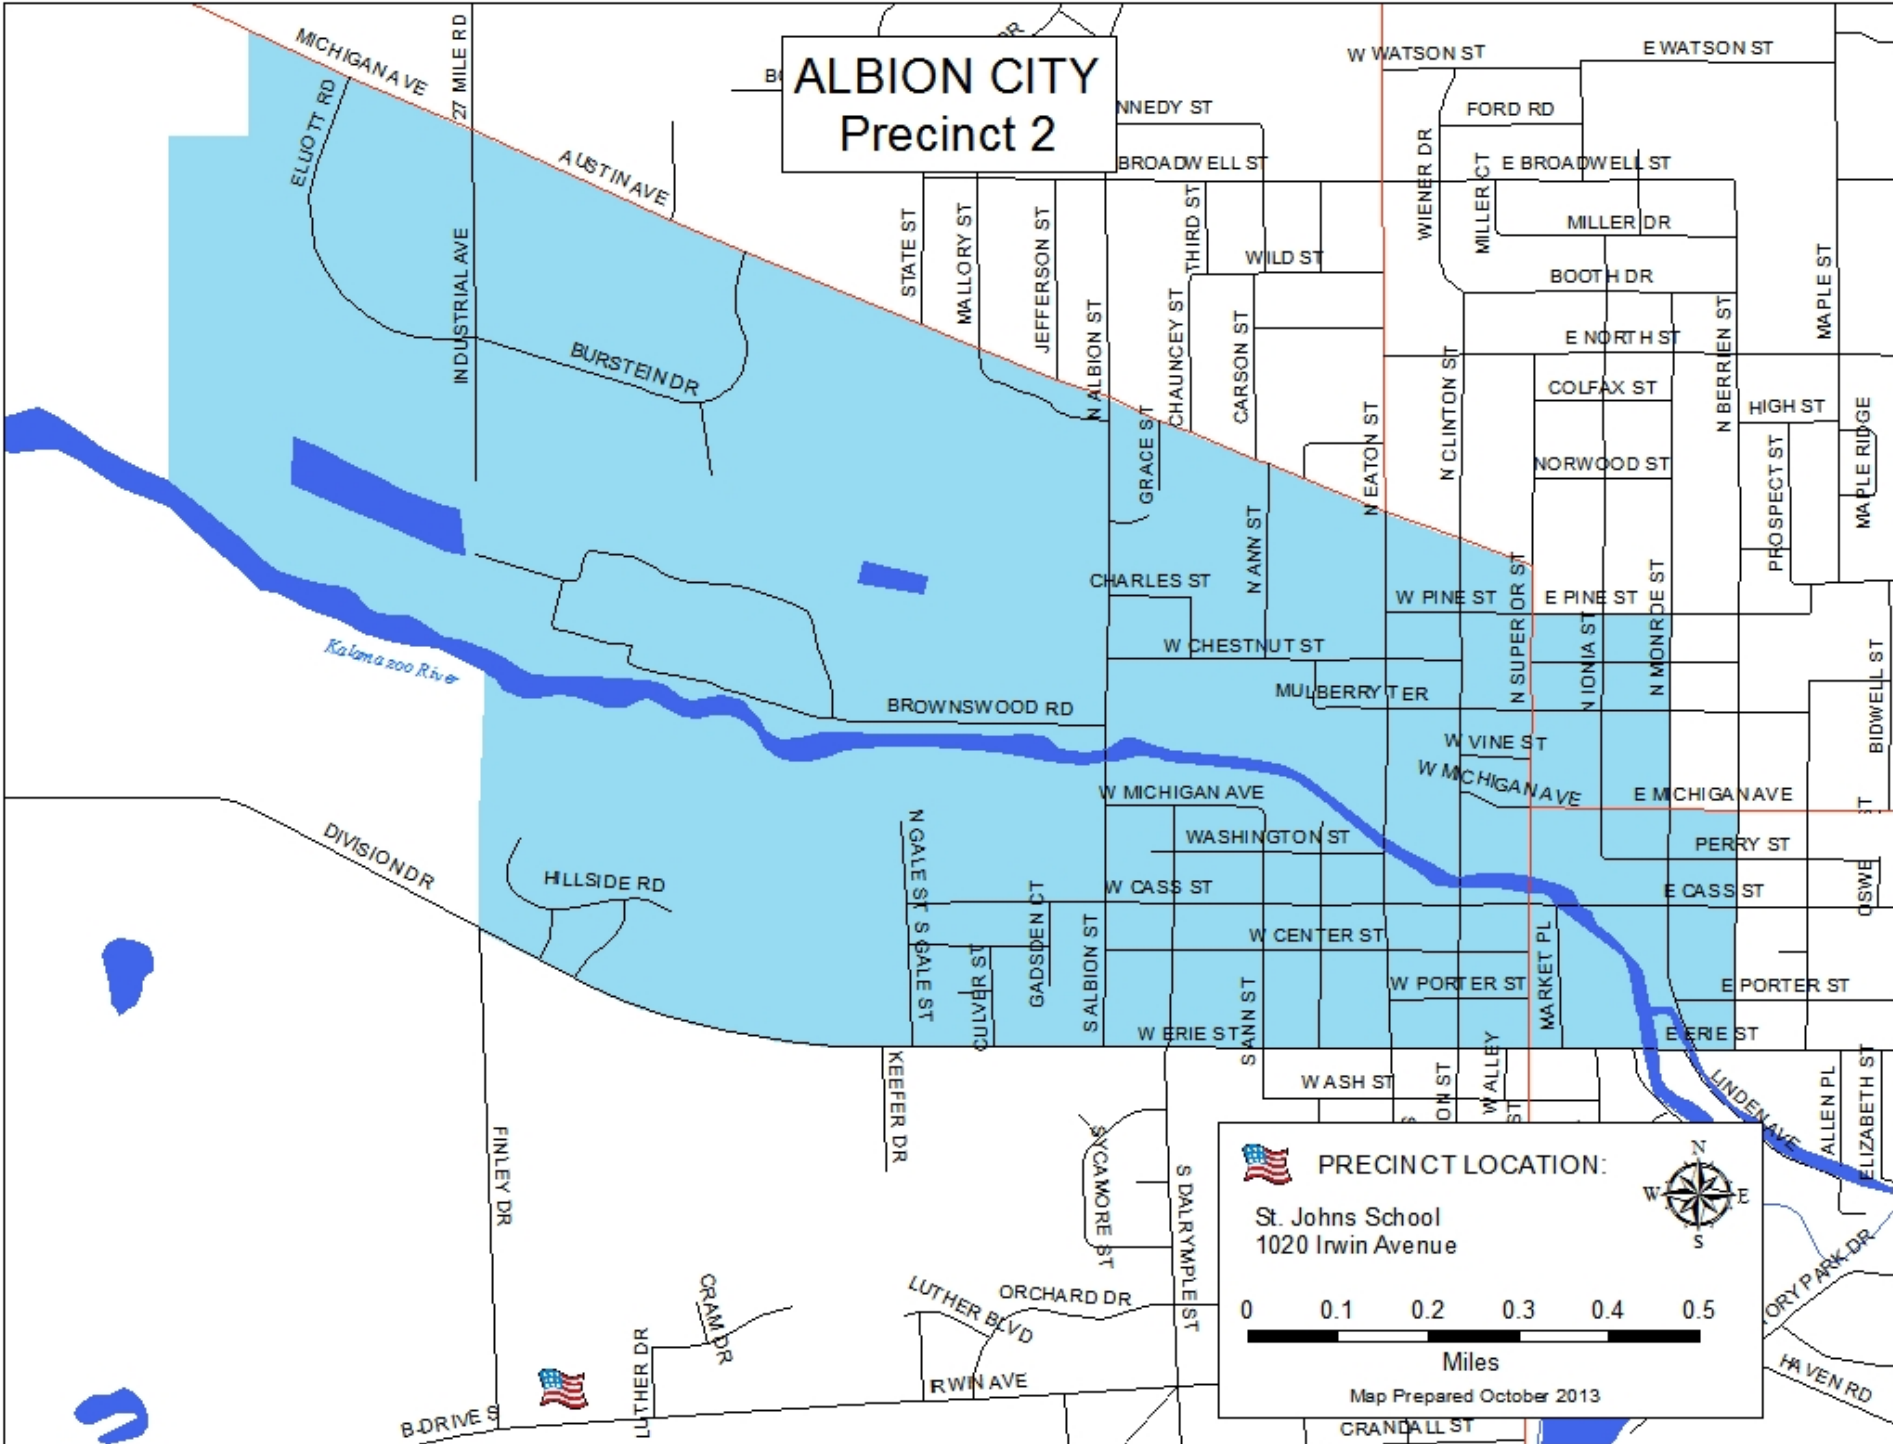

ALBION CITY Precinct 2

PRECINCT LOCATION:

St. Johns School
1020 Irwin Avenue

0 0.1 0.2 0.3 0.4 0.5

Miles

Map Prepared October 2013

CRANDALL ST