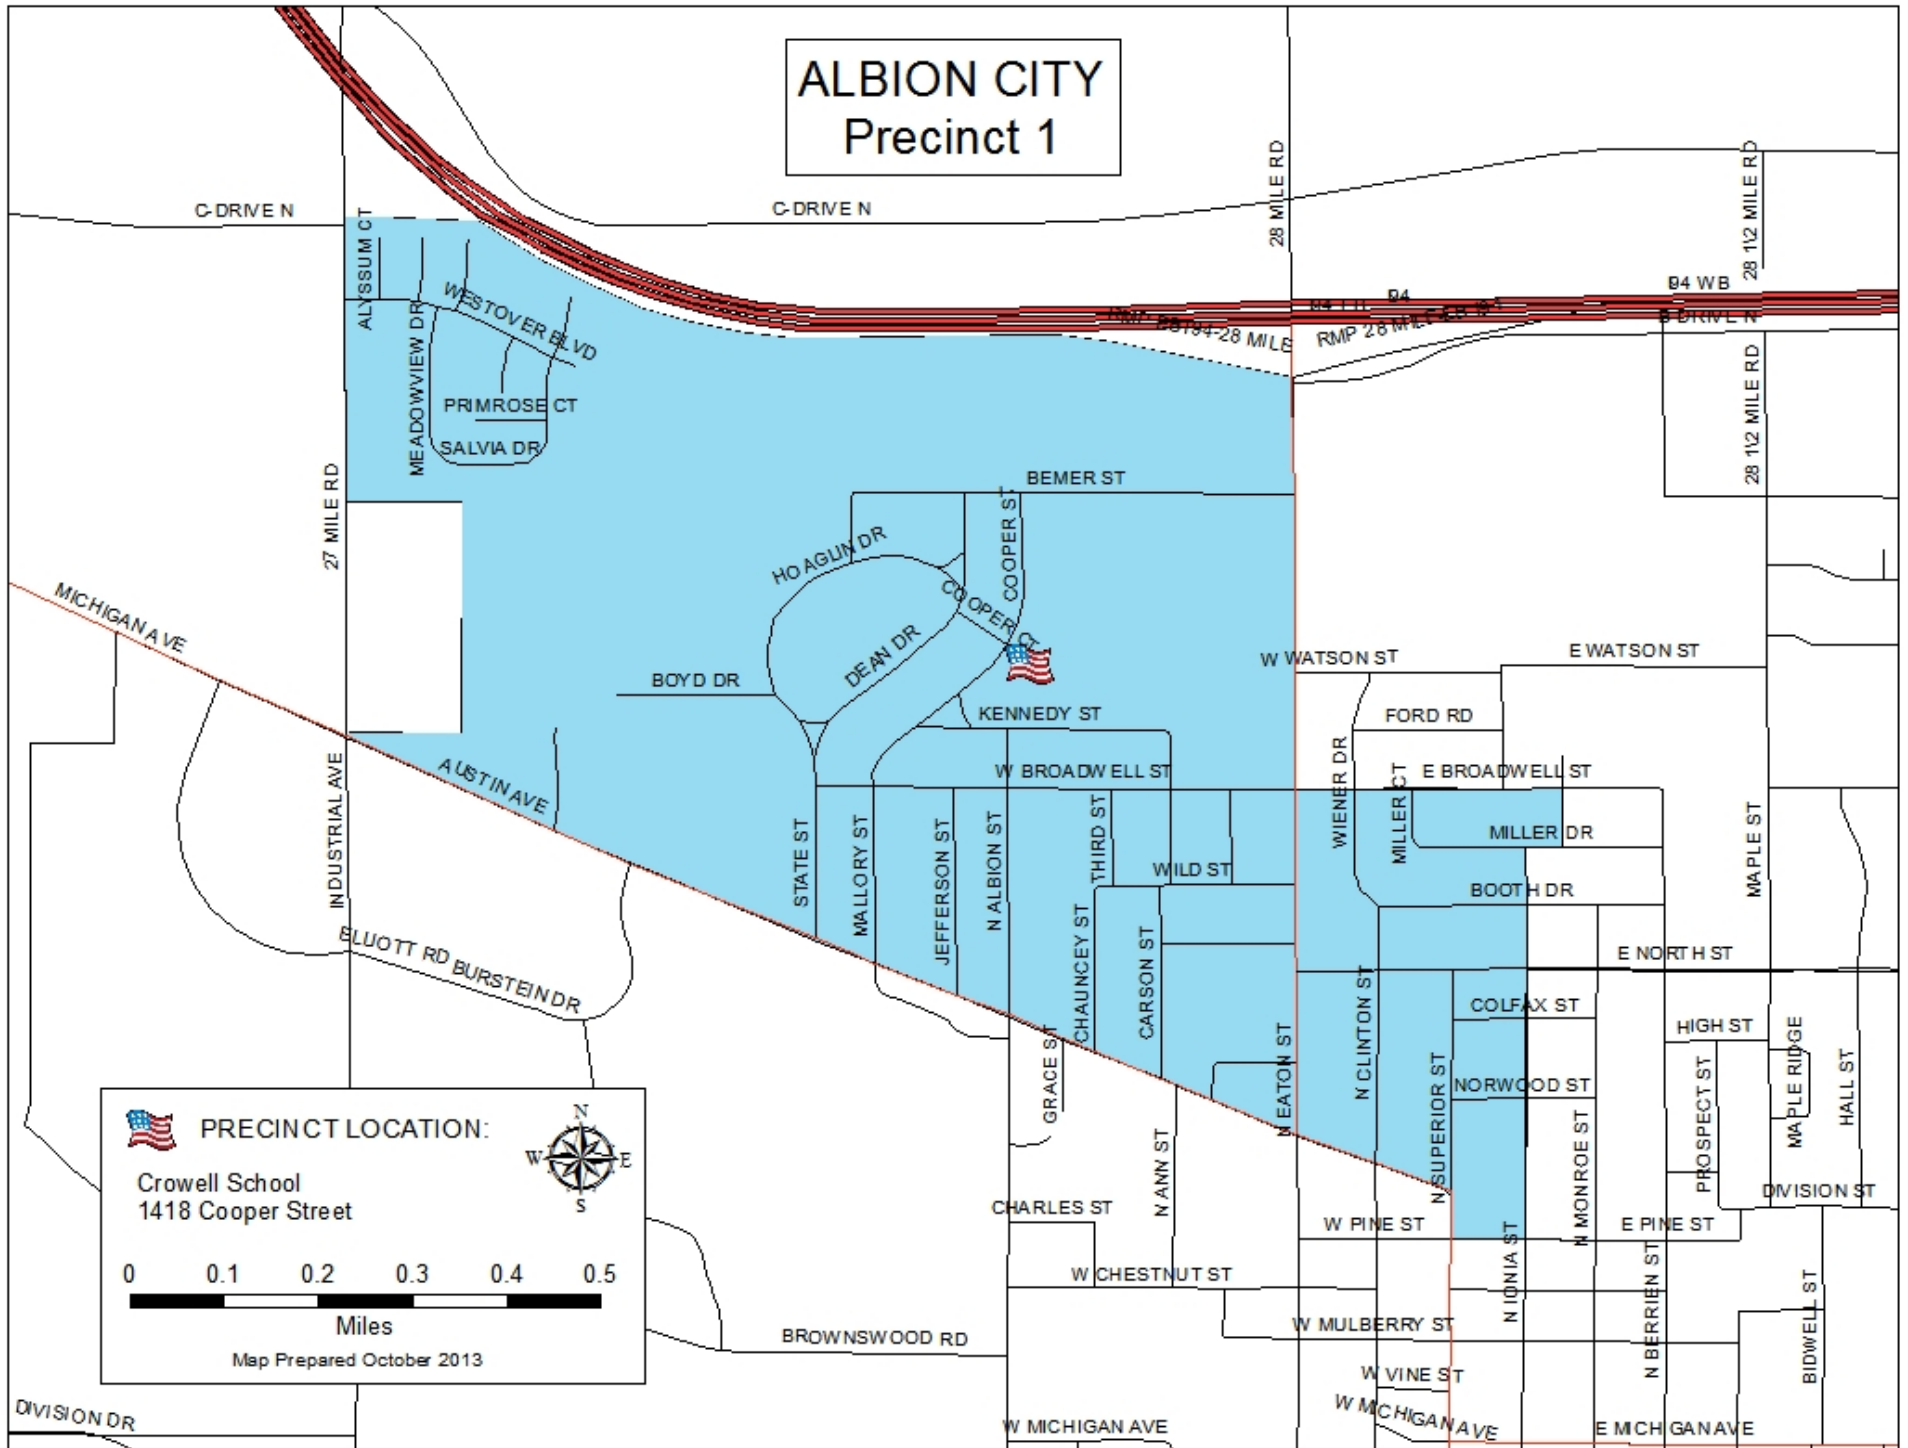

# ALBION CITY Precinct 1

### PRECINCT LOCATION:

Crowell School  
1418 Cooper Street

0 0.1 0.2 0.3 0.4 0.5

Miles

Map Prepared October 2013